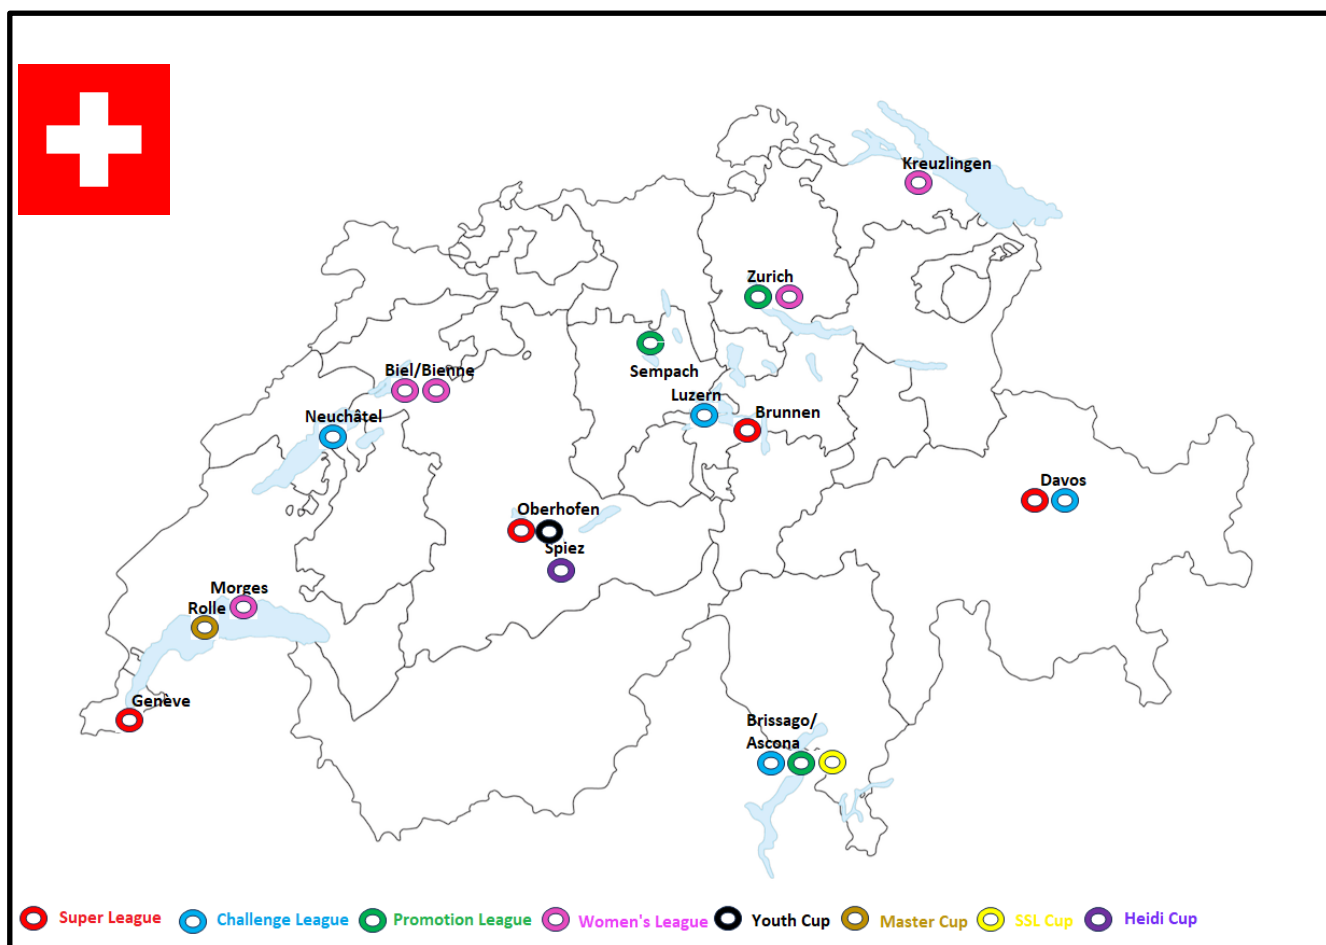

Swiss Sailing League Race Calendar 2024

SSL | felixklingpictures.com

SAILING | EXCITEMENT | EMOTION

Super League 2024

04.05.-05.05.2024 ACT 1	Oberhofen (RCO)
06.07.-07.07.2024 ACT 2	Brunnen (RVB)
31.08.-01.09.2024 ACT 3	Davos (DSSC)
04.10.-06.10.2024 ACT 4 Final	Genève (SNG)

Zürich (ZYC)

SSL Winter League 2024

08.12.-10.12.2023 ACT 1 (X-Mas Race)

Punat Croatia (In2theblue, SSLA)

23.02.-25.02.2024 ACT 2 (Season Starter)

Punat Croatia (In2theblue, SSLA)

23.03.-24.03.2024 ACT 3 (Spring Race)

Punat Croatia (In2theblue, SSLA)

29.03. -31.03.2024 ACT 4 Final (Easter Race)

Punat Croatia (In2theblue, SSLA)

Adria-Alpen Liga Cup 2024

09.08. - 11.08.2024

SCTWV Achensee (Tirol, Austria)

SWISS-SAILING-LEAGUE.CH